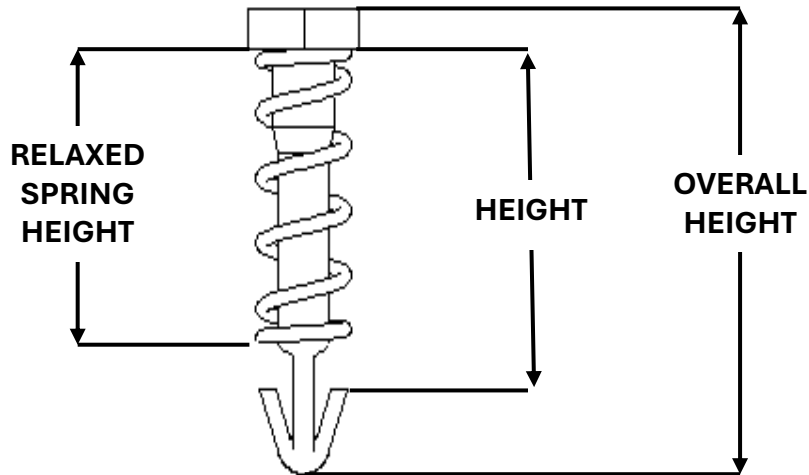

HEAT SINK PUSH PINS

SIZE OPTIONS (mm)

ITEM NO.	PART NUMBER	OVERALL HEIGHT	HEIGHT	MAXIMUM STACKUP (SEE NOTE 2)
1	960PIN-13H-2X	17.6	13.0	4.0
2	960PIN-18H-2X	22.1	18.0	9.4

NOTES:

1. PIN MATERIAL: NYLON 66
2. MAXIMUM STACKUP = HEIGHT - COMPRESSED SPRING HEIGHT
3. EACH BAG CONTAINS (2) PINS (UNIT OF MEASURE IS EACH)